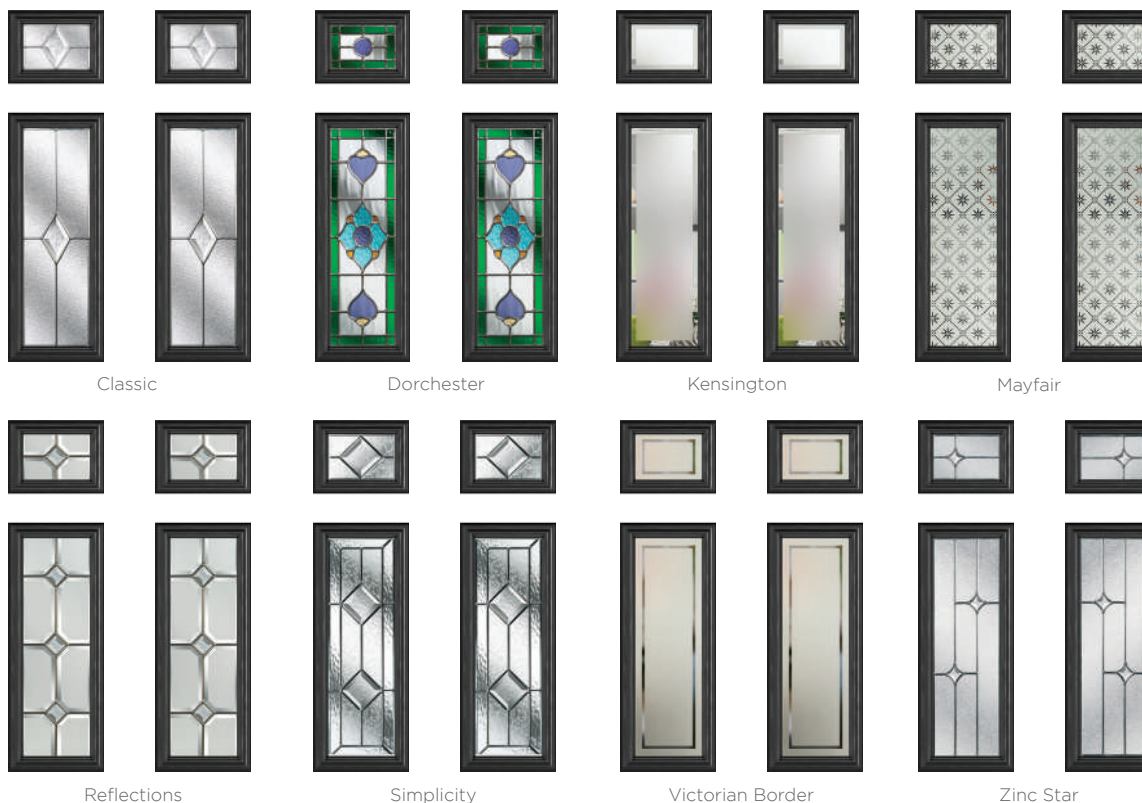

Dorchester

Kensington

Mayfair

Reflections

Simplicity

Victorian Border

Zinc Star

Classic