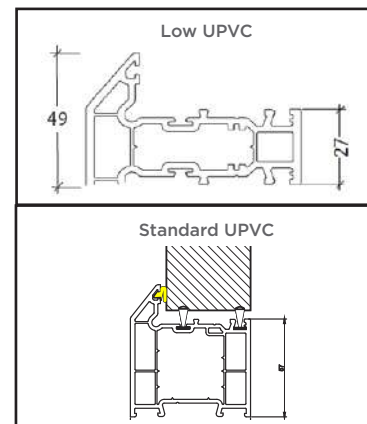

Thresholds

Our four threshold choices include standard uPVC or two aluminium options.