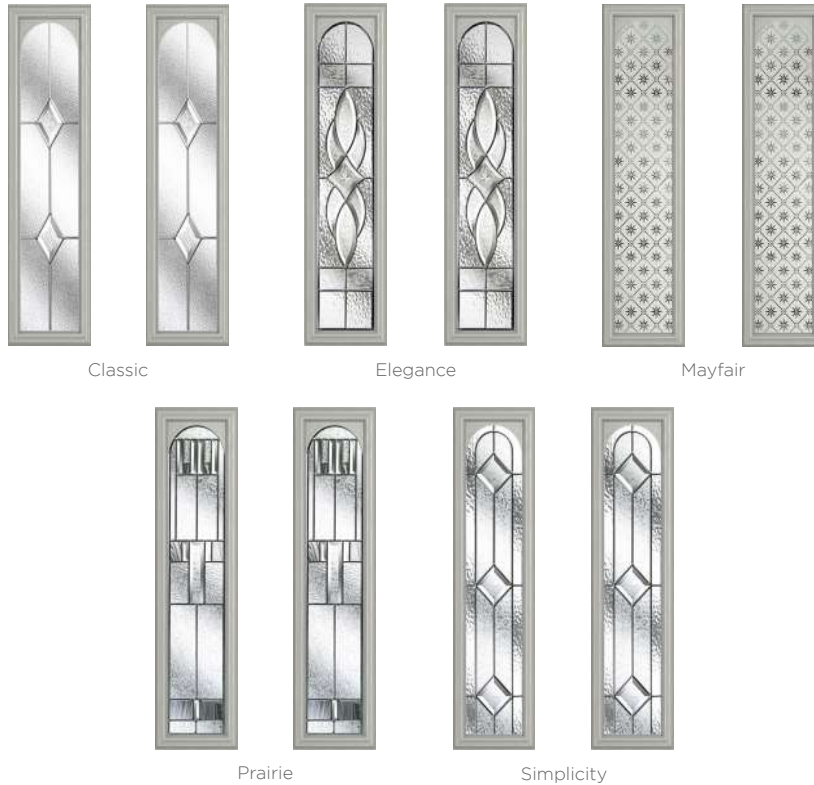

Elmhurst
Colour - Agate Grey
Glass - Elegance

Learn more about these styles at compdoor.co.uk

Traditional *Edge*

The Highbury is a truly traditional design with an edge, incorporating clean, crisp glazing angles for a classic style.