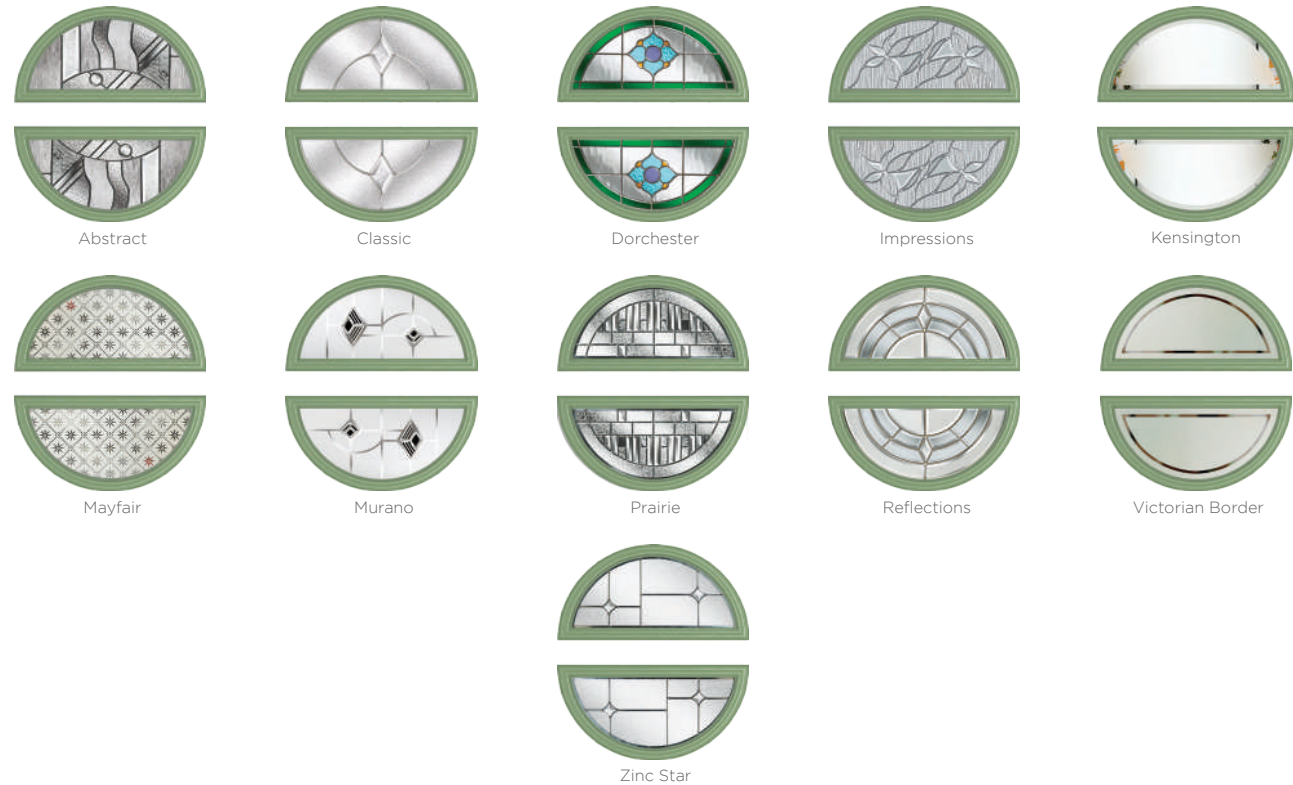

The All Rounder

The Kent door really is unique with its glazing design almost going full circle. This style looks equally good with one of the comprehensive glass designs as it does with simple satin glass.

11 Decorative Glass Options

This door is available with or without grooves

30 **Build your own door at compdoor.co.uk**