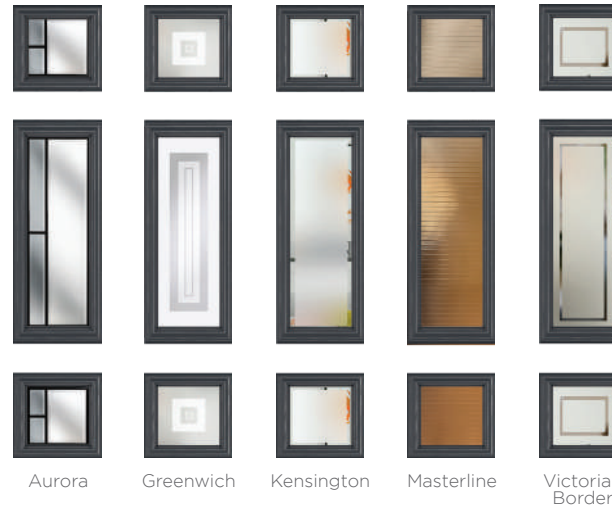

Strength in Style

Our York door pairs perfectly with classic or modern door furniture, such as traditional or bar handles.

5 Decorative Glass Options

York
Colour - Slate Grey
Glass - Kensington

This door is available with or without grooves

28 **Build your own door at compdoor.co.uk**