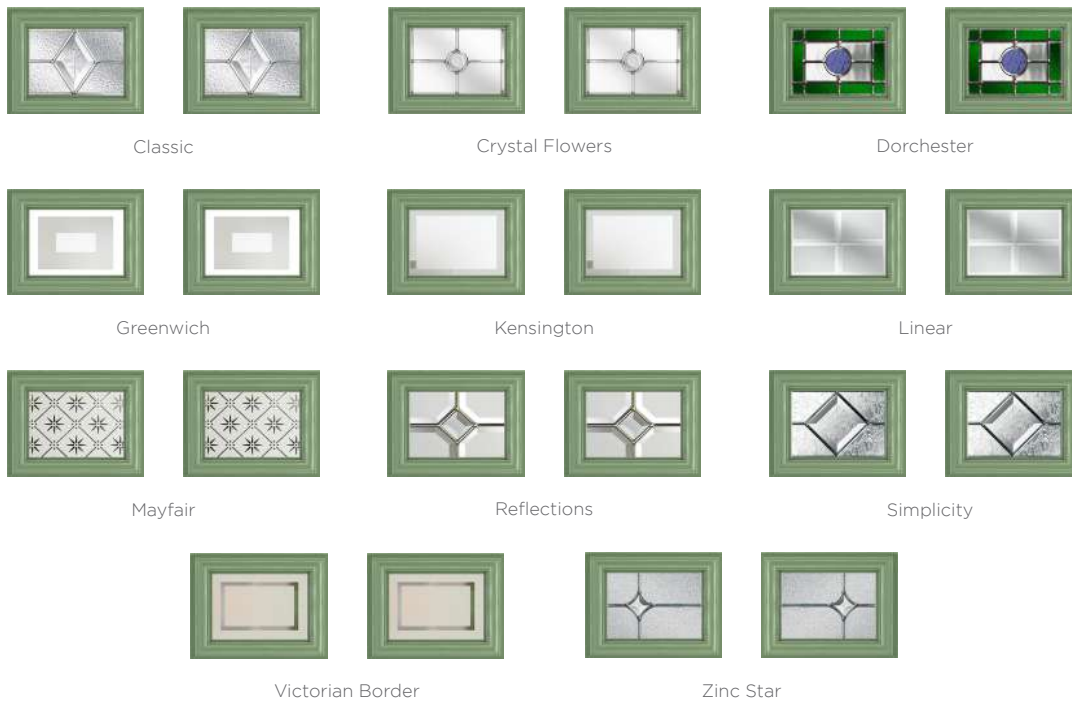

Majestic Masterpiece

The Middleton door complements authentic Edwardian and Georgian architecture with the option to include glazing in the top panels.

11 Decorative Glass Options

Middleton 2
Colour - Chartwell Green
Glass - Simplicity