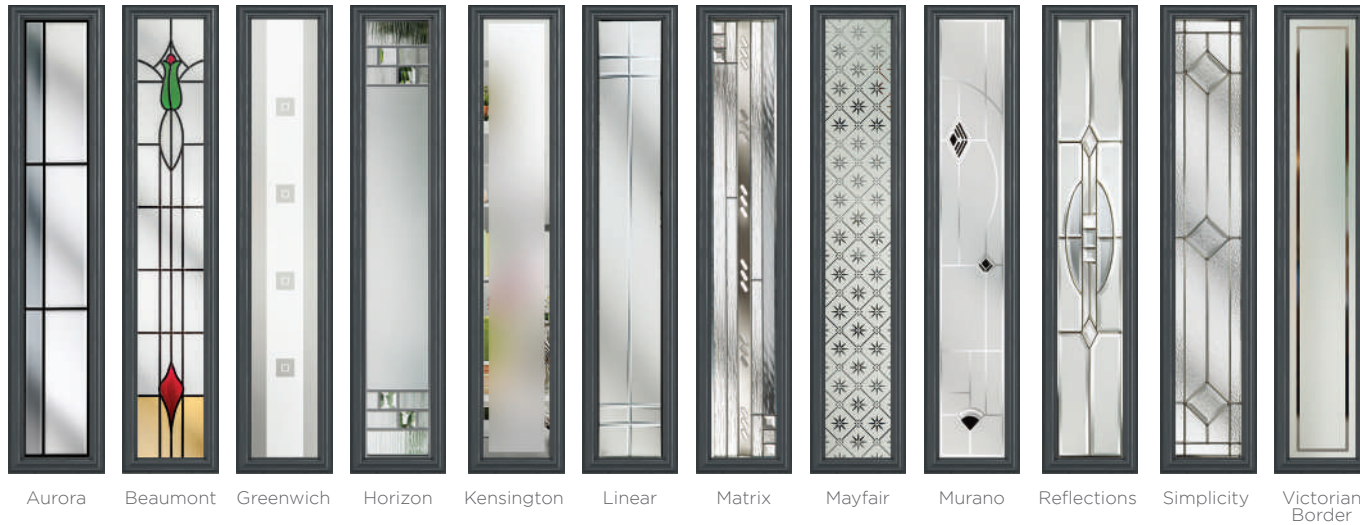

Contemporary Look

This highly-desirable contemporary door style works well with either our standard range of handles or upgrade to our range of stainless-steel bar handles.

12 Decorative Glass Options

Abercorn
Colour - Anthracite Grey
Glass - Matrix
This door is available with or without grooves

Learn more about these styles at compdoor.co.uk 23