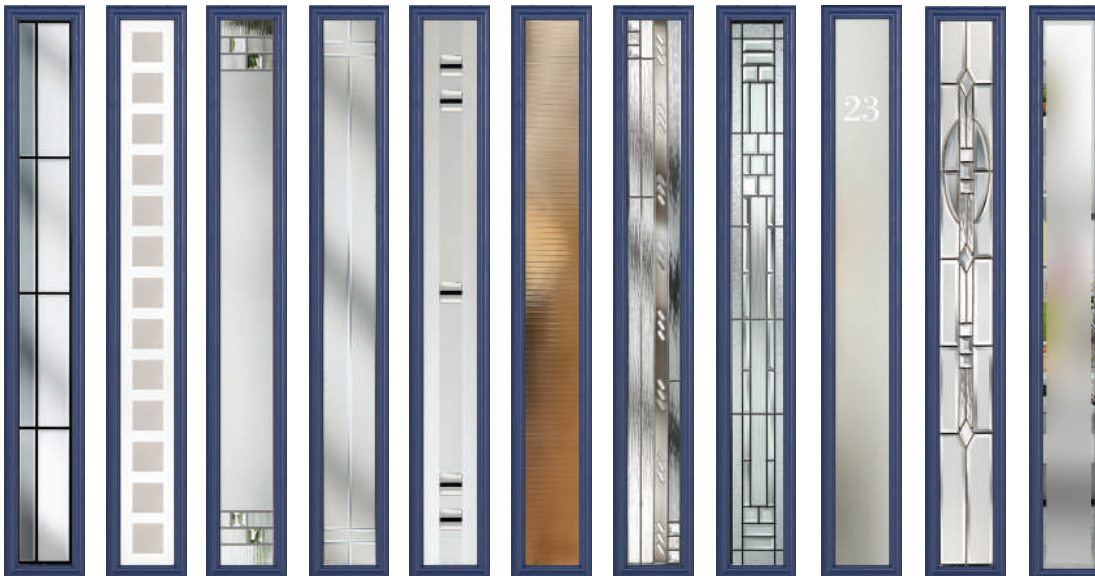

Aurora   Etched Square   Horizon   Linear   Linosa   Masterline   Matrix   New Orleans   Numbers additional designs available   Reflections   Victorian Border