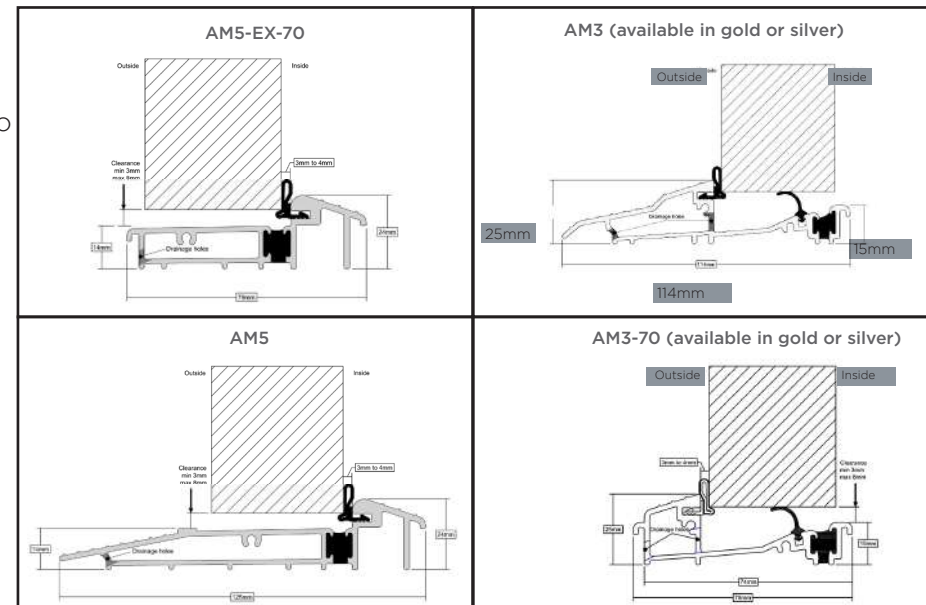

Thresholds

Our four threshold choices include standard uPVC or two aluminium options.