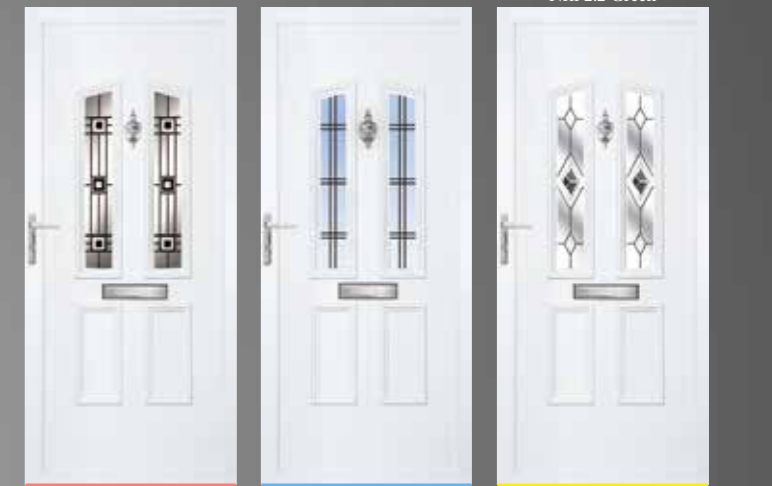

Canterbury Nft 2.2

Canterbury Nrl 6.2

Canterbury Nrlf 4.2 Black