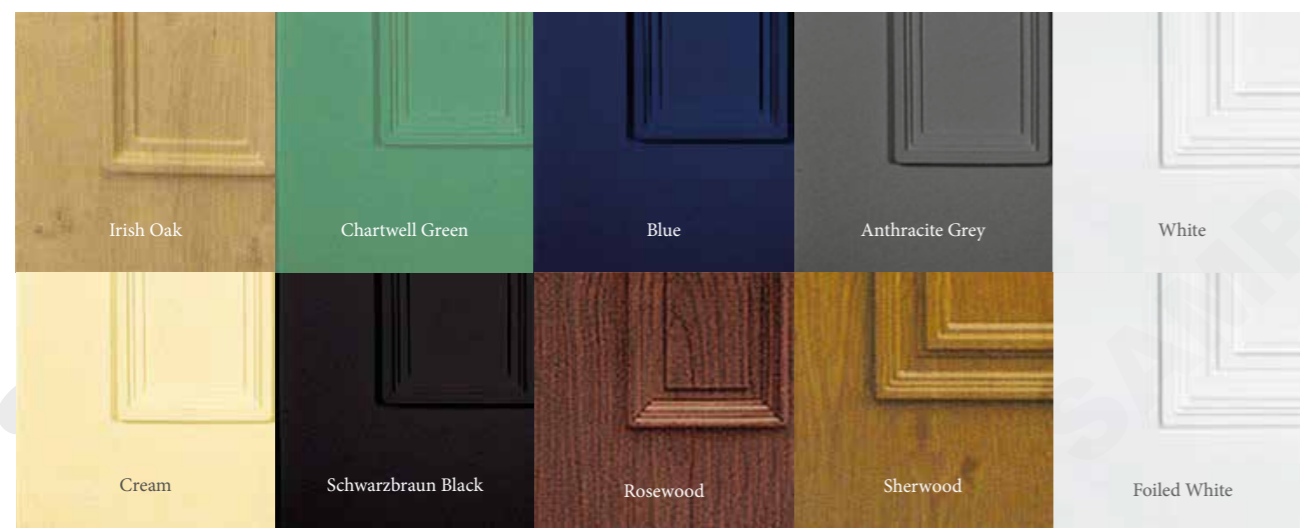

Life in Full Colour

We were the UK's first door panel company to offer a comprehensive range of foiled coloured door panels including flat and feature panels. Our range extends to rosewood, sherwood oak, mocha, two mahoganies, anthracite grey, cream, black (schwarzbraun), red, blue, green, standard white and foiled ash white, and now Irish oak and chartwell green as industry firsts.

At a time when some other door companies just offer plain white and a few woodgrain effects, we clearly lead the market. Today's consumer wants choice and we are giving that in our extended range of colours, which are capable of matching any coloured door frame. Grain runs vertically on door & side panels, horizontally on conservatory panels.

“Choose your colours carefully and much like the interior of your home you can create an exterior entrance as individual as you. Make sure your installer offers you Nicedor”

REINFORCING OPTIONS

All our door panels are available with the following: Standard poly, 4mm MDF and double MDF

GEORGIAN BAR OPTIONS

Please note that Georgian Bars are available in White, Rosewood, Mahogany and Gold.